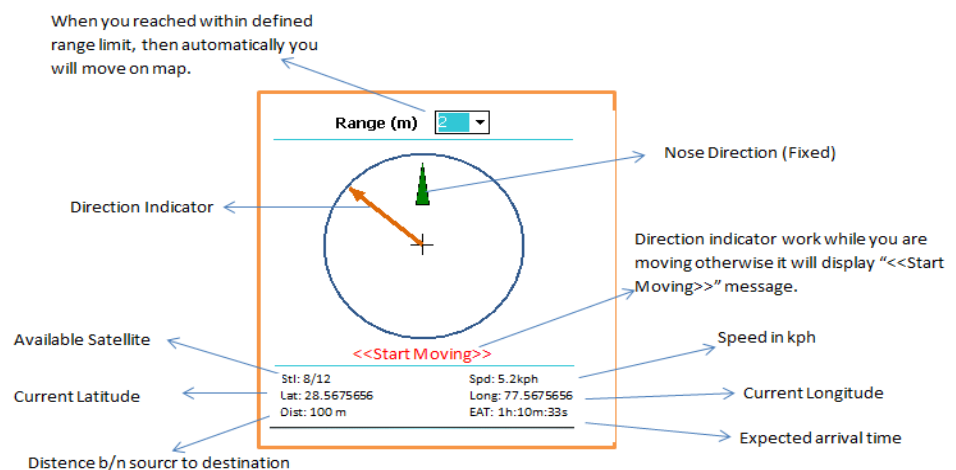

NextGen GPS

Live and offline Graph

Navigation

Direction Indicator