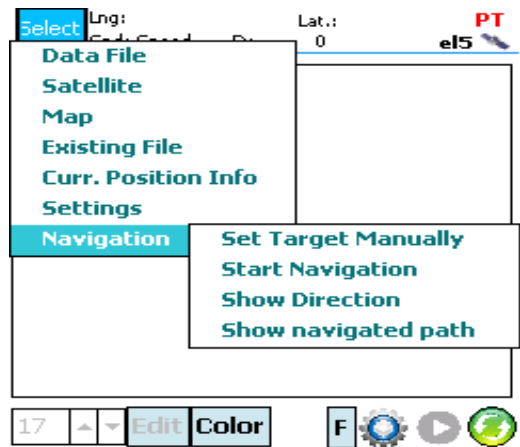

NextGen GPS

Live and offline Graph

Navigation

Direction Indicator